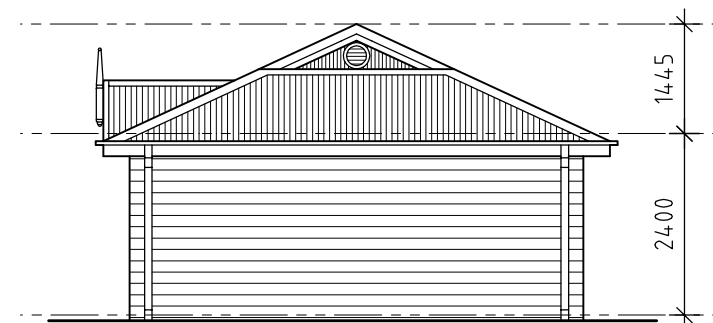

B REAR ELEVATION
- 1:50

C SIDE ELEVATION
- 1:50

D FRONT ELEVATION
- 1:50

A 3 BED GRANNY FLAT FLOOR PLAN
- 1:50

E SIDE ELEVATION
- 1:50

3 Bedroom - Model A

Floor Area = 60m²

Total Area = 60m²

Starting From = \$132,000