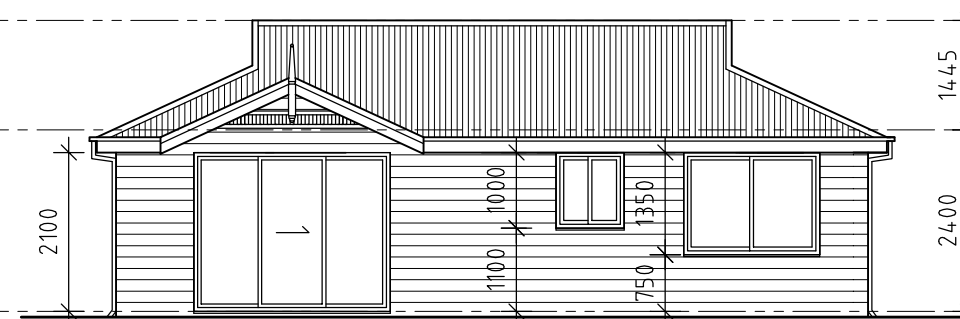

B REAR ELEVATION
- 1:50

C SIDE ELEVATION
- 1:50

D FRONT ELEVATION
- 1:50

A 3 BED GRANNY FLAT FLOOR PLAN
- 1:50

E SIDE ELEVATION
- 1:50

3 Bedroom - Model A

Floor Area = 60m²

Total Area = 60m²

Starting From = \$132,000