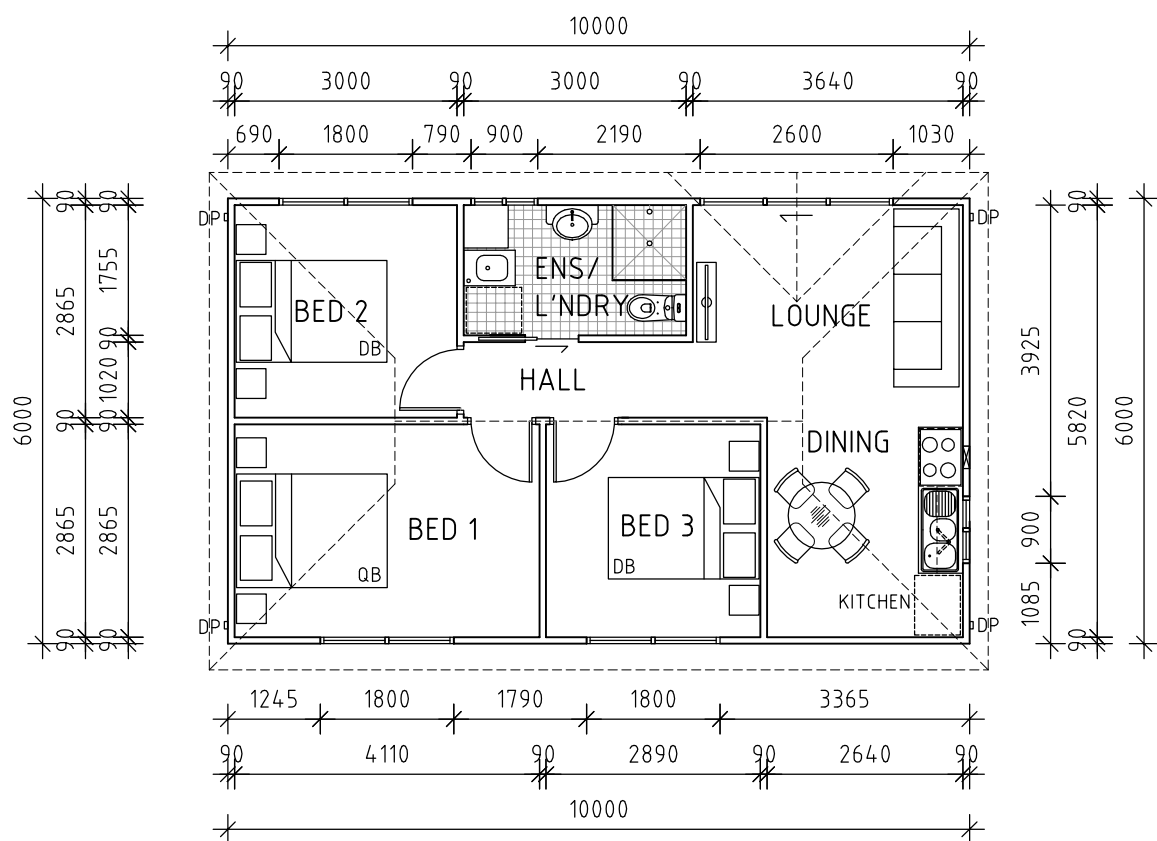

B REAR ELEVATION
- 1:50

C SIDE ELEVATION
- 1:50

D FRONT ELEVATION
- 1:50

A 3 BED GRANNY FLAT FLOOR PLAN
- 1:50

E SIDE ELEVATION
- 1:50

3 Bedroom - Model A

Floor Area = 60m²

Total Area = 60m²

Starting From = \$132,000